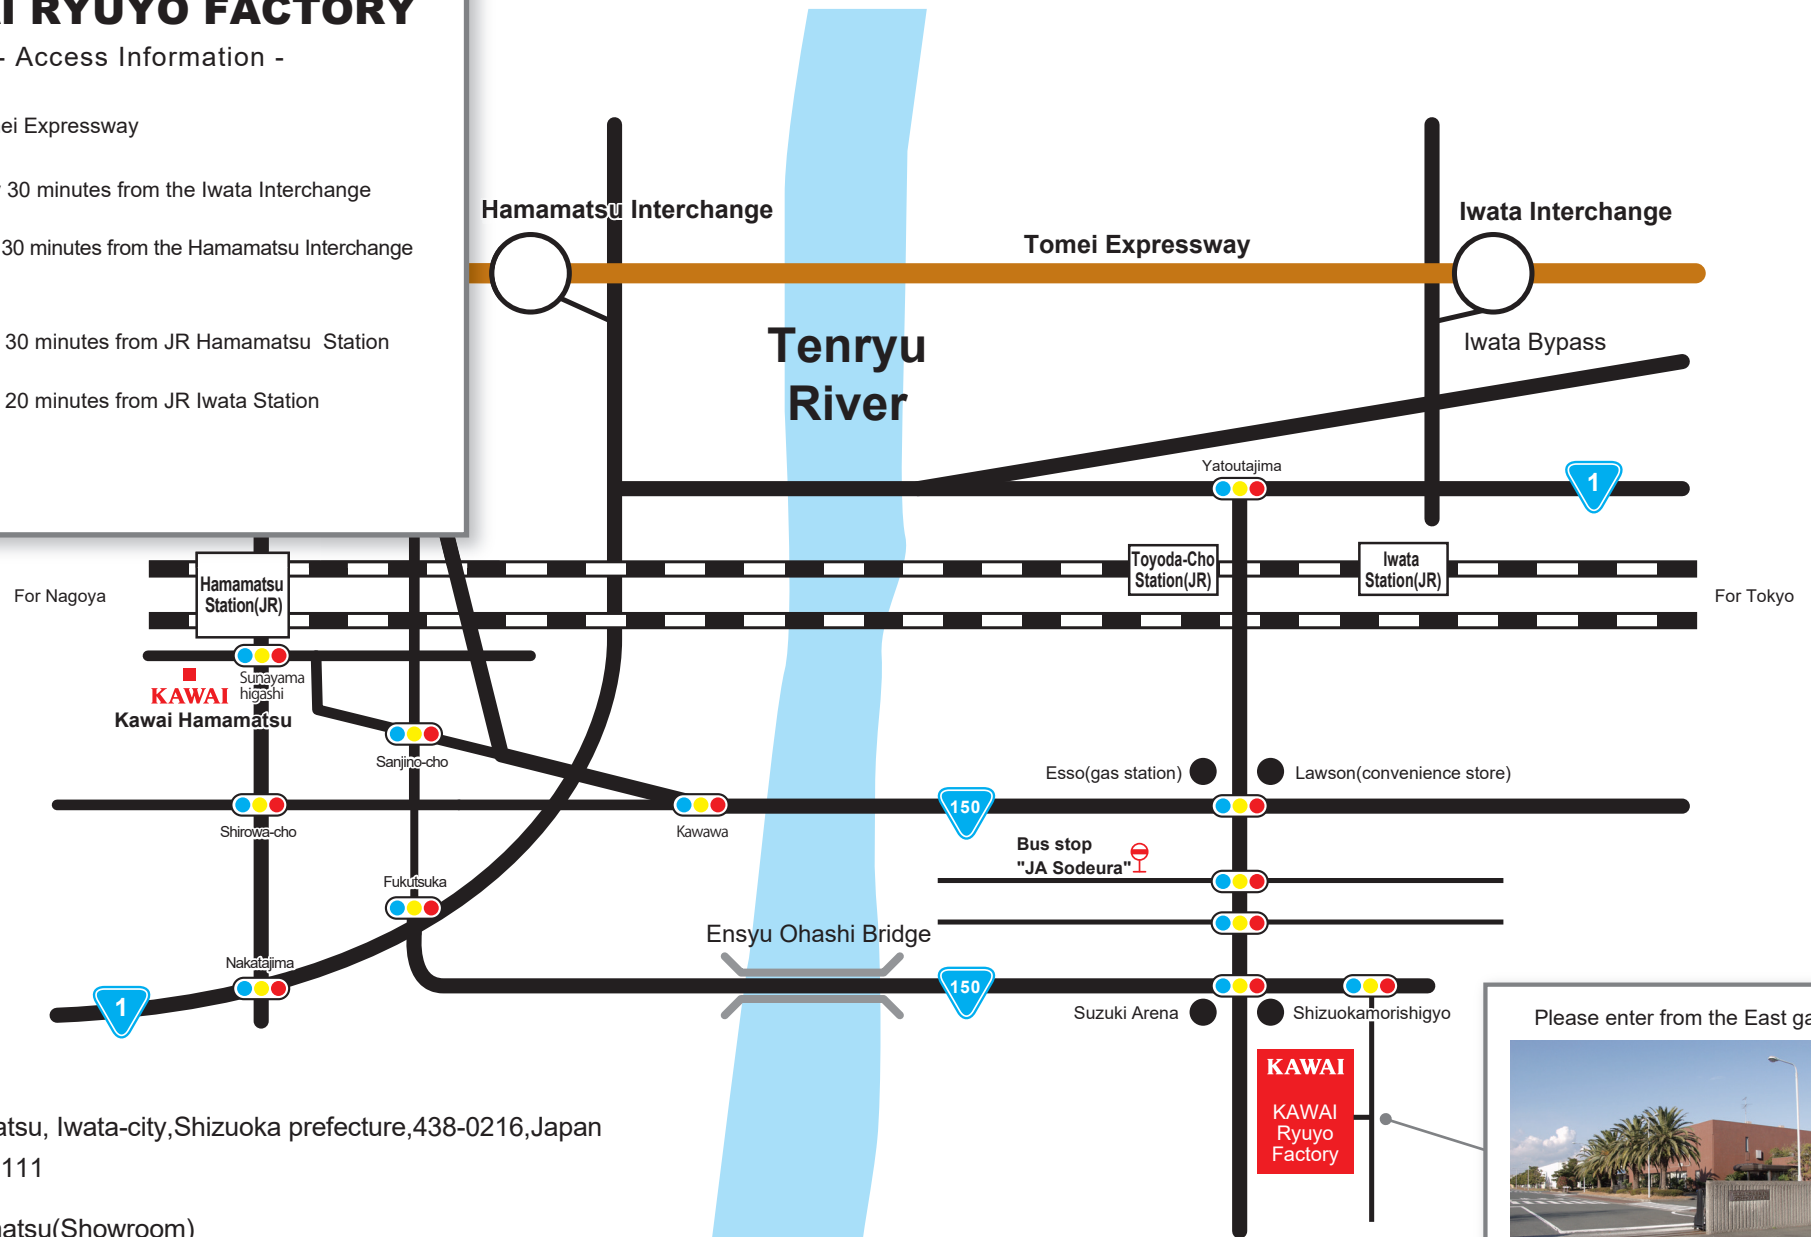

KAWAI RYUYO FACTORY

- Access Information -

By Car

If using the Tomei Expressway

- From Tokyo
Approximately 30 minutes from the Iwata Interchange
- From Osaka
Approximately 30 minutes from the Hamamatsu Interchange

By Taxi

- Approximately 30 minutes from JR Hamamatsu Station (4,000yen)
- Approximately 20 minutes from JR Iwata Station (2,500yen)

• Address

Ryuyo Factory
252, Tobihiramatsu, Iwata-city, Shizuoka prefecture, 438-0216, Japan
TEL: 0538-66-5111